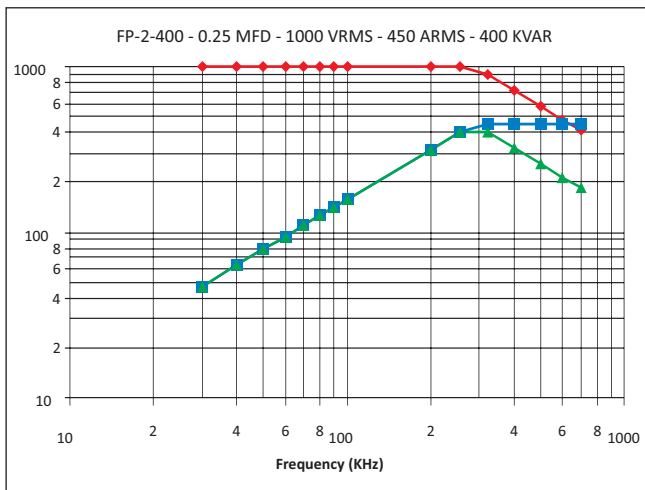

FP-2-400

Frequency Derating

—●— Voltage —■— Current —▲— Power

FP-2-400

Frequency Derating

—●— Voltage —■— Current —▲— Power