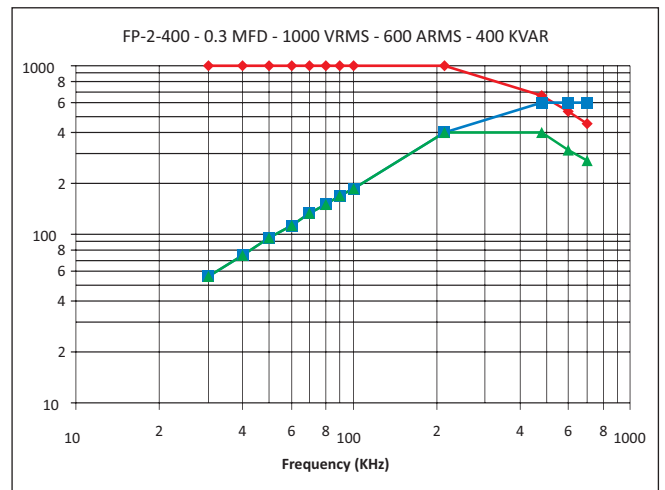

FP-2-400

Frequency Derating

—●— Voltage —■— Current —▲— Power

FP-2-400

Frequency Derating

—●— Voltage —■— Current —▲— Power