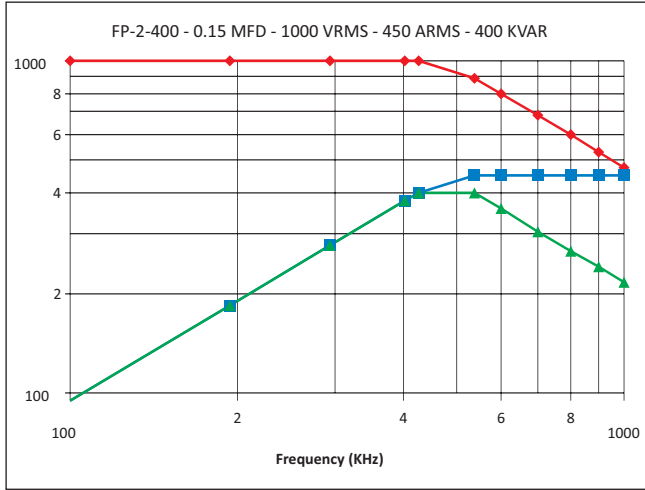

FP-2-400

Frequency Derating

—●— Voltage —■— Current —▲— Power

FP-2-400

Frequency Derating

—●— Voltage —■— Current —▲— Power