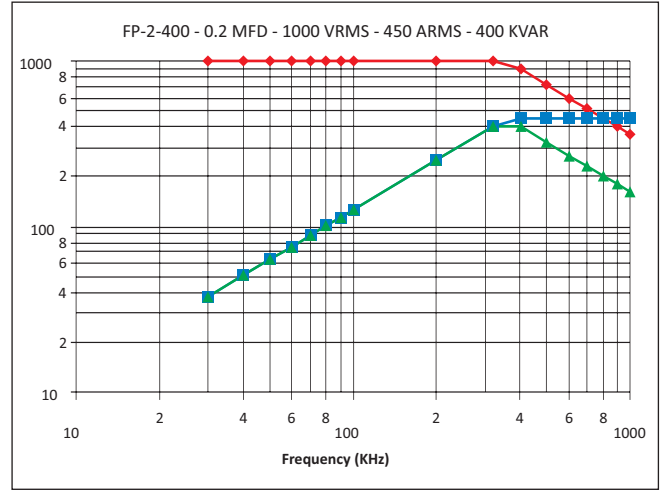

FP-2-400

Frequency Derating

—●— Voltage —■— Current —▲— Power

FP-2-400

Frequency Derating

—●— Voltage —■— Current —▲— Power