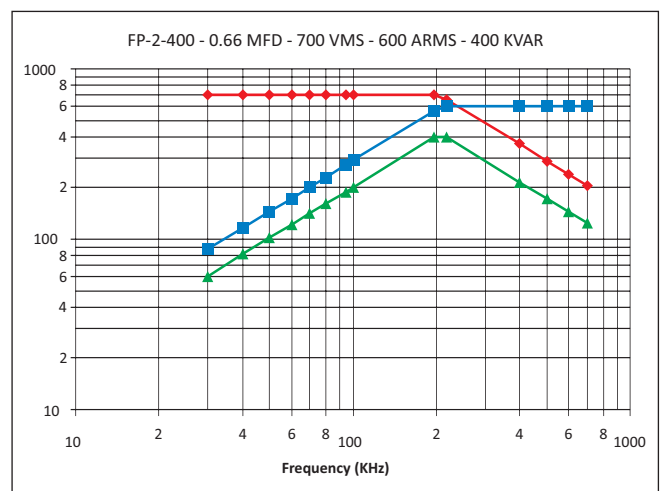

FP-2-400

Frequency Derating

—●— Voltage —■— Current —▲— Power

FP-2-400

Frequency Derating

—●— Voltage —■— Current —▲— Power