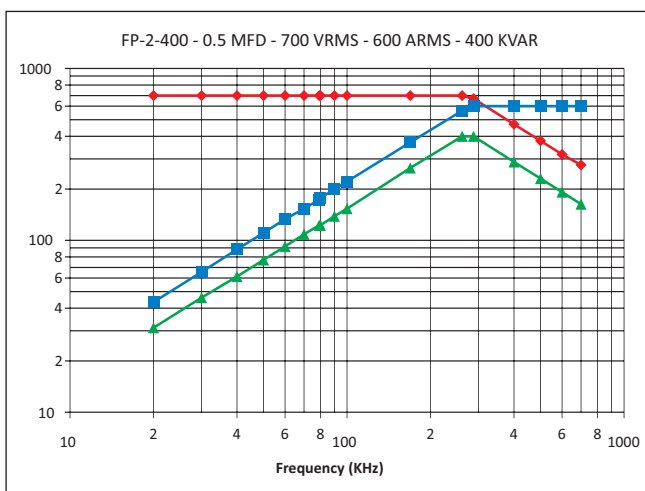

FP-2-400

Frequency Derating

—●— Voltage —■— Current —▲— Power

FP-2-400

Frequency Derating

—●— Voltage —■— Current —▲— Power